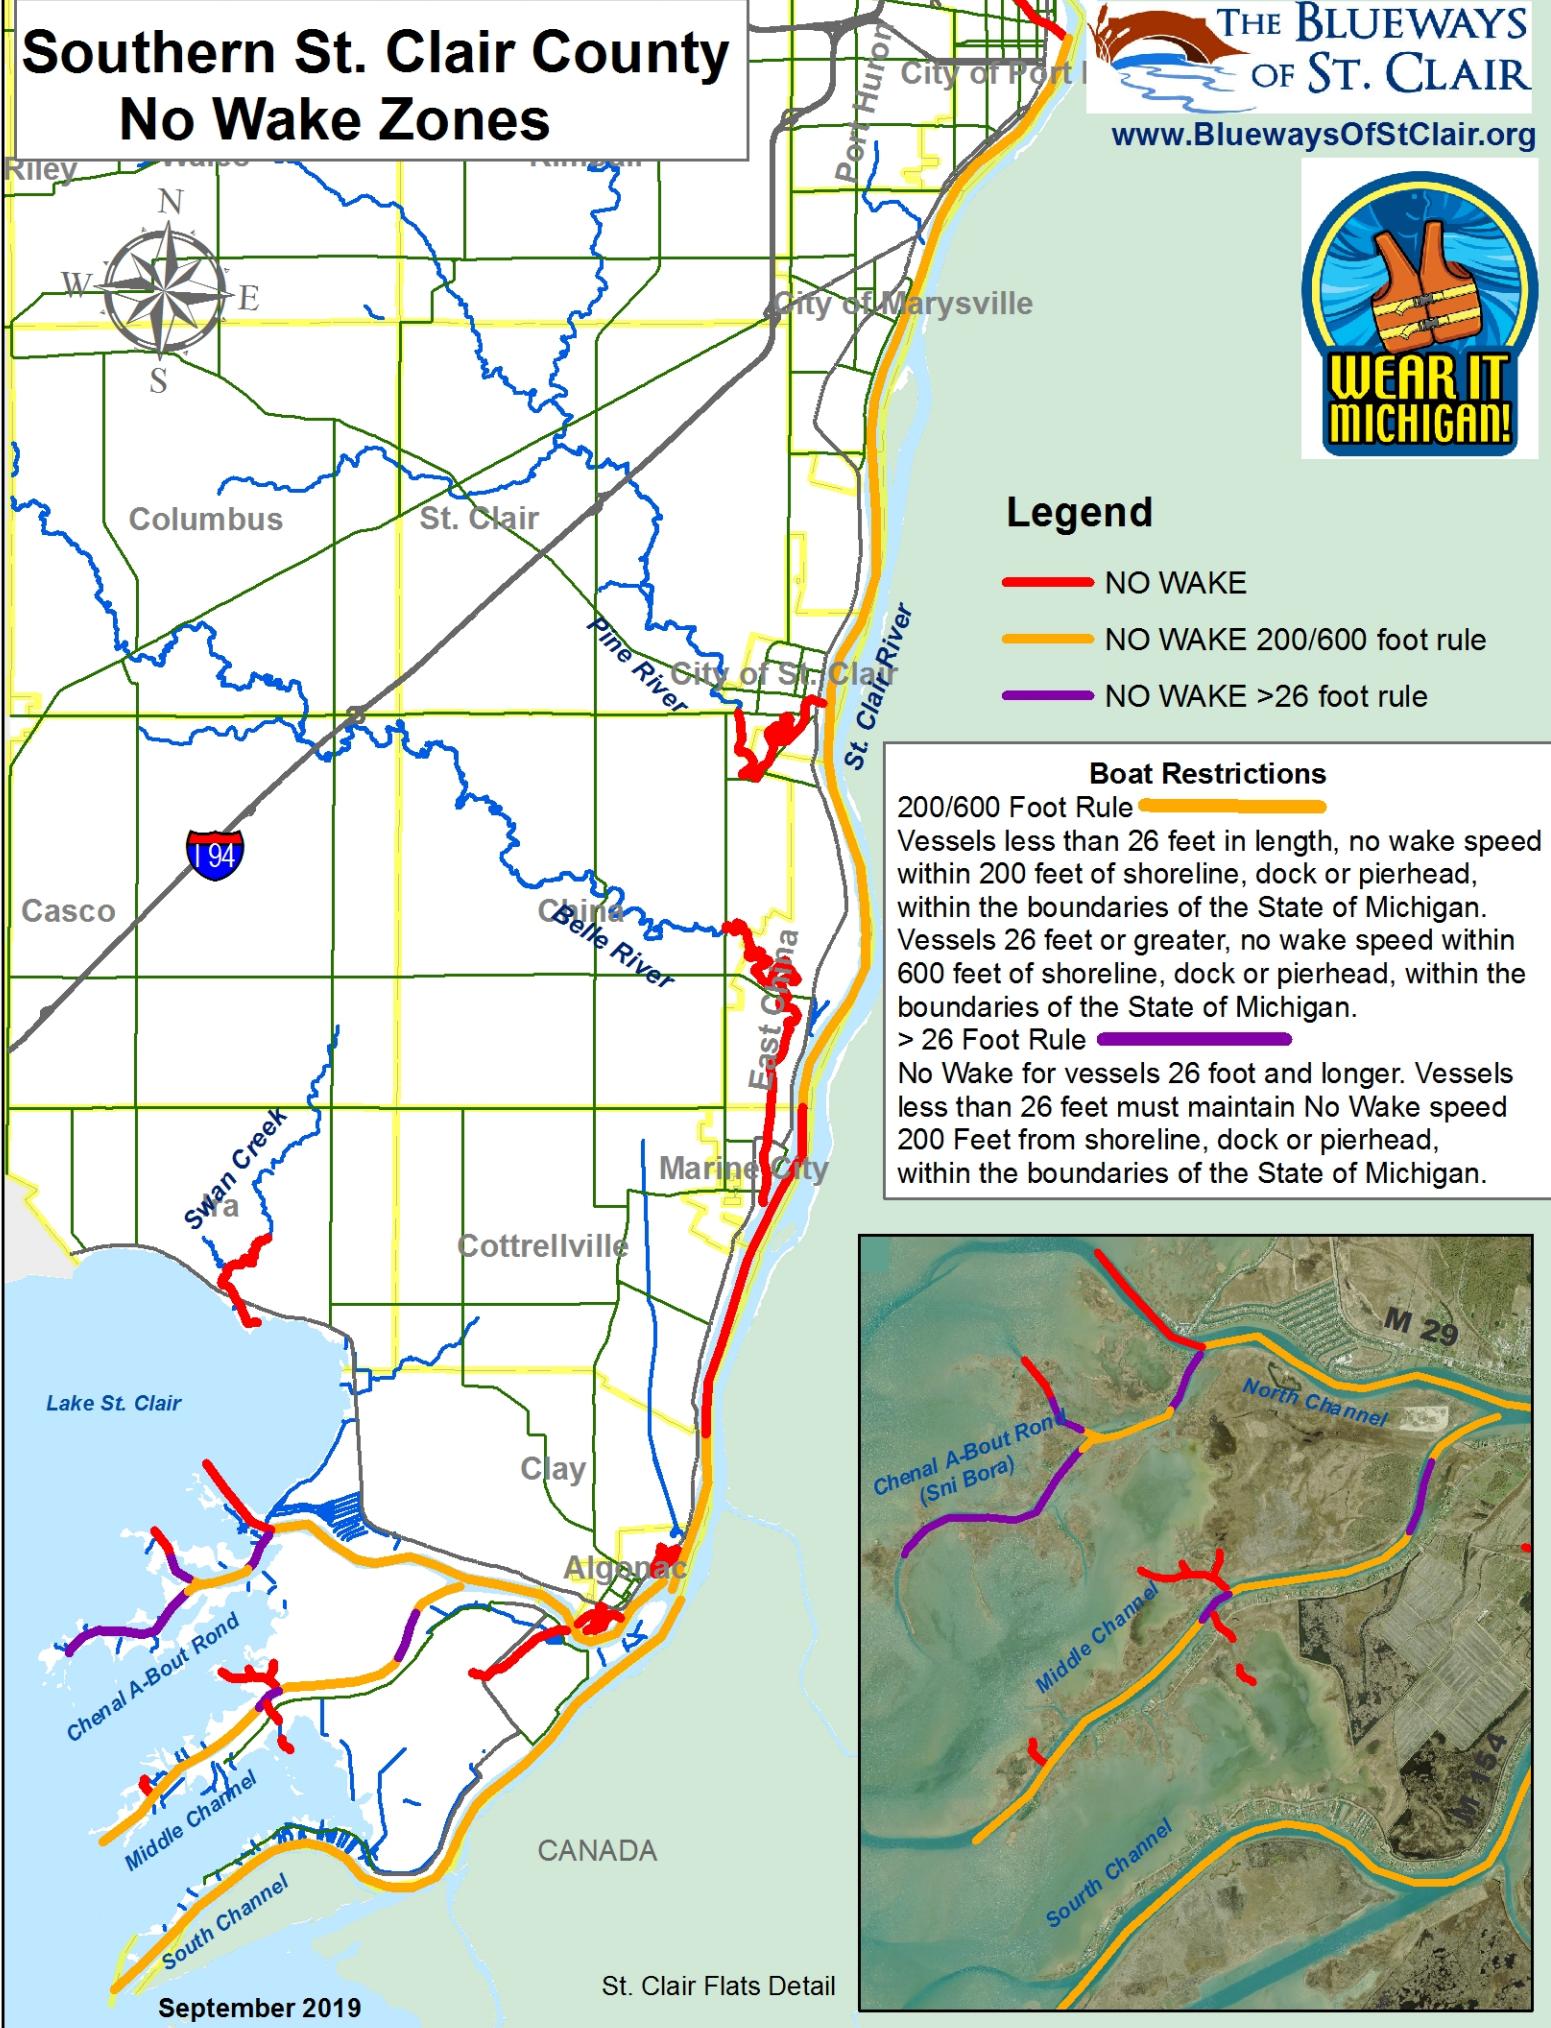

Southern St. Clair County No Wake Zones

Legend

- NO WAKE
- NO WAKE 200/600 foot rule
- NO WAKE >26 foot rule

Boat Restrictions

200/600 Foot Rule —
 Vessels less than 26 feet in length, no wake speed within 200 feet of shoreline, dock or pierhead, within the boundaries of the State of Michigan.
 Vessels 26 feet or greater, no wake speed within 600 feet of shoreline, dock or pierhead, within the boundaries of the State of Michigan.

> 26 Foot Rule —
 No Wake for vessels 26 feet and longer. Vessels less than 26 feet must maintain No Wake speed 200 Feet from shoreline, dock or pierhead, within the boundaries of the State of Michigan.