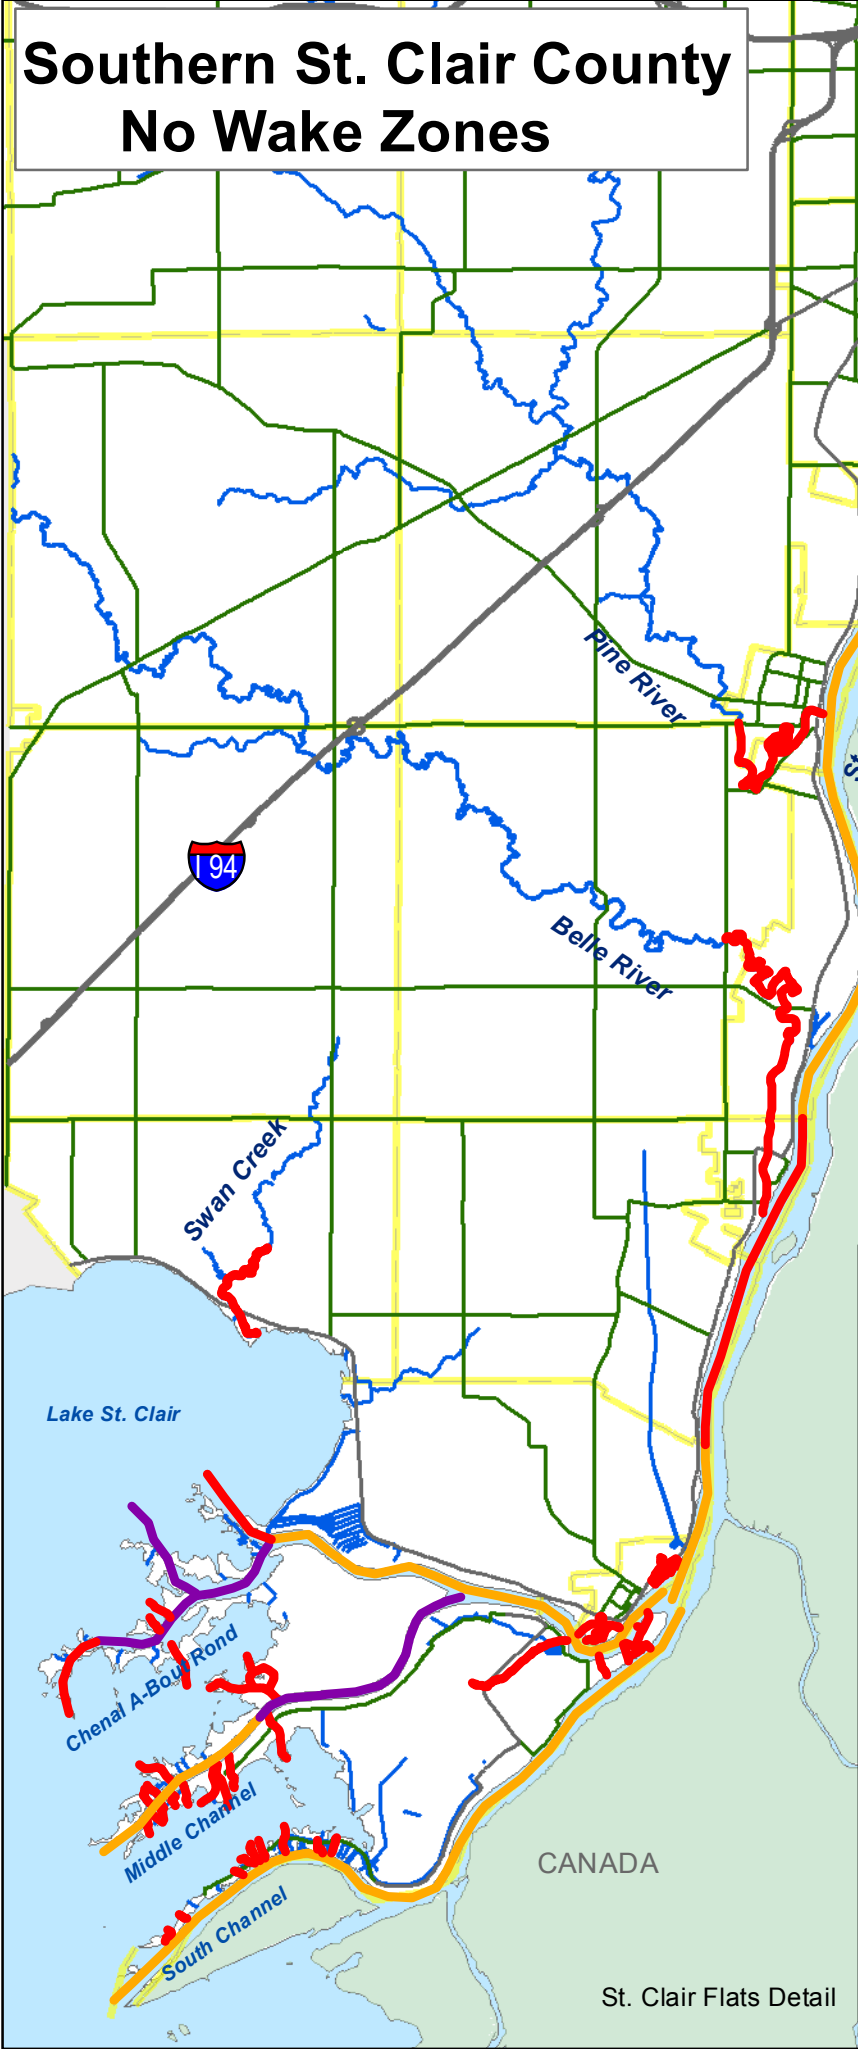

Southern St. Clair County No Wake Zones

www.BluewaysOfStClair.org

Legend

- NO WAKE
- NO WAKE 200/600 foot rule
- NO WAKE >26 foot rule

Boat Restrictions

200/600 Foot Rule —
 Vessels less than 26 feet in length, no wake speed within 200 feet of shoreline, dock or pierhead, within the boundaries of the State of Michigan.
 Vessels 26 feet or greater, no wake speed within 600 feet of shoreline, dock or pierhead, within the boundaries of the State of Michigan.

> 26 Foot Rule —
 No Wake for vessels 26 foot and longer. Vessels less than 26 feet must maintain No Wake speed 200 Feet from shoreline, dock or pierhead, within the boundaries of the State of Michigan.

St. Clair Flats Detail