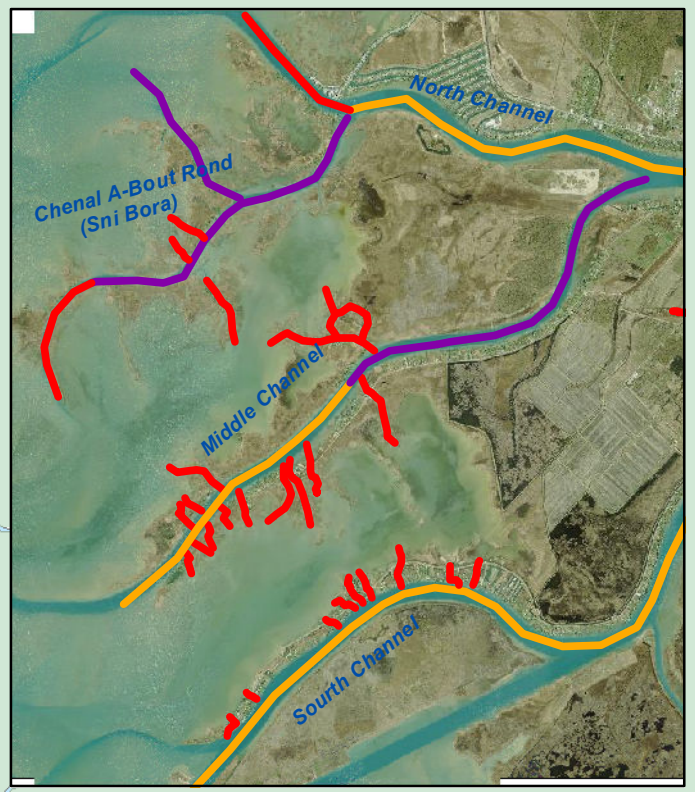

Southern St. Clair County No Wake Zones

www.BluewaysOfStClair.org

Legend

- NO WAKE
- NO WAKE 200/600 foot rule
- NO WAKE >26 foot rule

Boat Restrictions

200/600 Foot Rule —
 Vessels less than 26 feet in length, no wake speed within 200 feet of shoreline, dock or pierhead, within the boundaries of the State of Michigan.
 Vessels 26 feet or greater, no wake speed within 600 feet of shoreline, dock or pierhead, within the boundaries of the State of Michigan.

> 26 Foot Rule —
 No Wake for vessels 26 foot and longer. Vessels less than 26 feet must maintain No Wake speed 200 Feet from shoreline, dock or pierhead, within the boundaries of the State of Michigan.